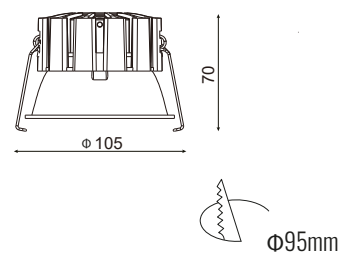

CRI ≥ 90

IP44

36°

220-240V
50/60Hz30,000h
L70

Model:	Ocean
Format:	Round
Location:	Interior
Wattage:	18W
Materials:	Aluminum
Led Color:	3000K / 4000K / 6500K
Product Dimension:	D105*70, cut out: D95mm
IP Code:	44
Fixation:	Recessed
CRI :	90
Lumen Output:	1334LM
Frequency:	50/60 Hz
Beam Angle:	36°

DIMENSION DRAW

**INDOOR**